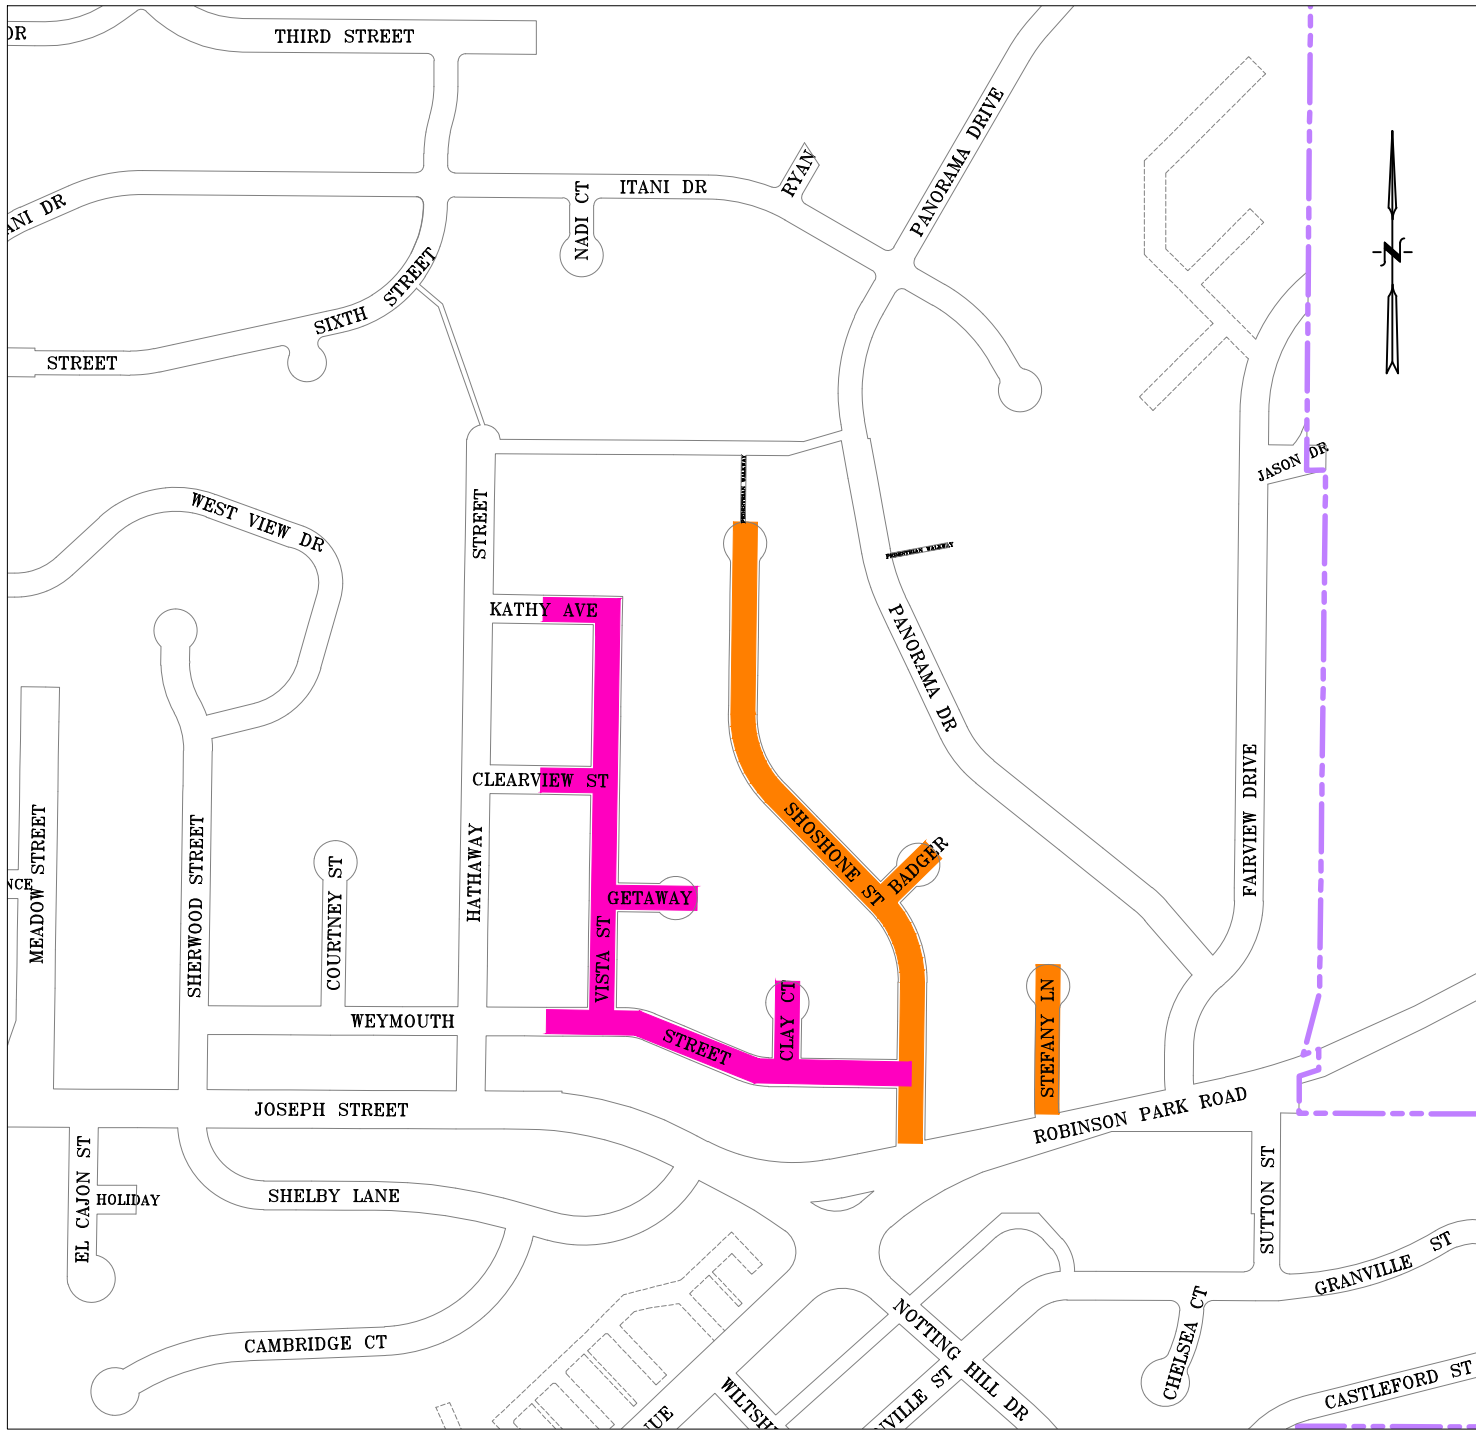

## Slurry Seal 2013 Vicinity Map

### SLURRY SCHEDULE:

-  1. FRIDAY (7/26)
-  2. SUNDAY (7/28)
-  3. MONDAY (7/29)
-  4. TUESDAY (7/30)

Area 1

Area 2

Area 4

Area 3

- SLURRY SCHEDULE:**
- 1. FRIDAY (7/26)
  - 2. SUNDAY (7/28)
  - 3. MONDAY (7/29)
  - 4. TUESDAY (7/30)

**City of Moscow  
Slurry Seal 2013  
Area 1**

- SLURRY SCHEDULE:**
- 1. FRIDAY (7/26)
  - 2. SUNDAY (7/28)
  - 3. MONDAY (7/29)
  - 4. TUESDAY (7/30)

- 1. FRIDAY (7/26)
- 2. SUNDAY (7/28)
- 3. MONDAY (7/29)
- 4. TUESDAY (7/30)

**City of Moscow  
Slurry Seal 2013  
Area 4**