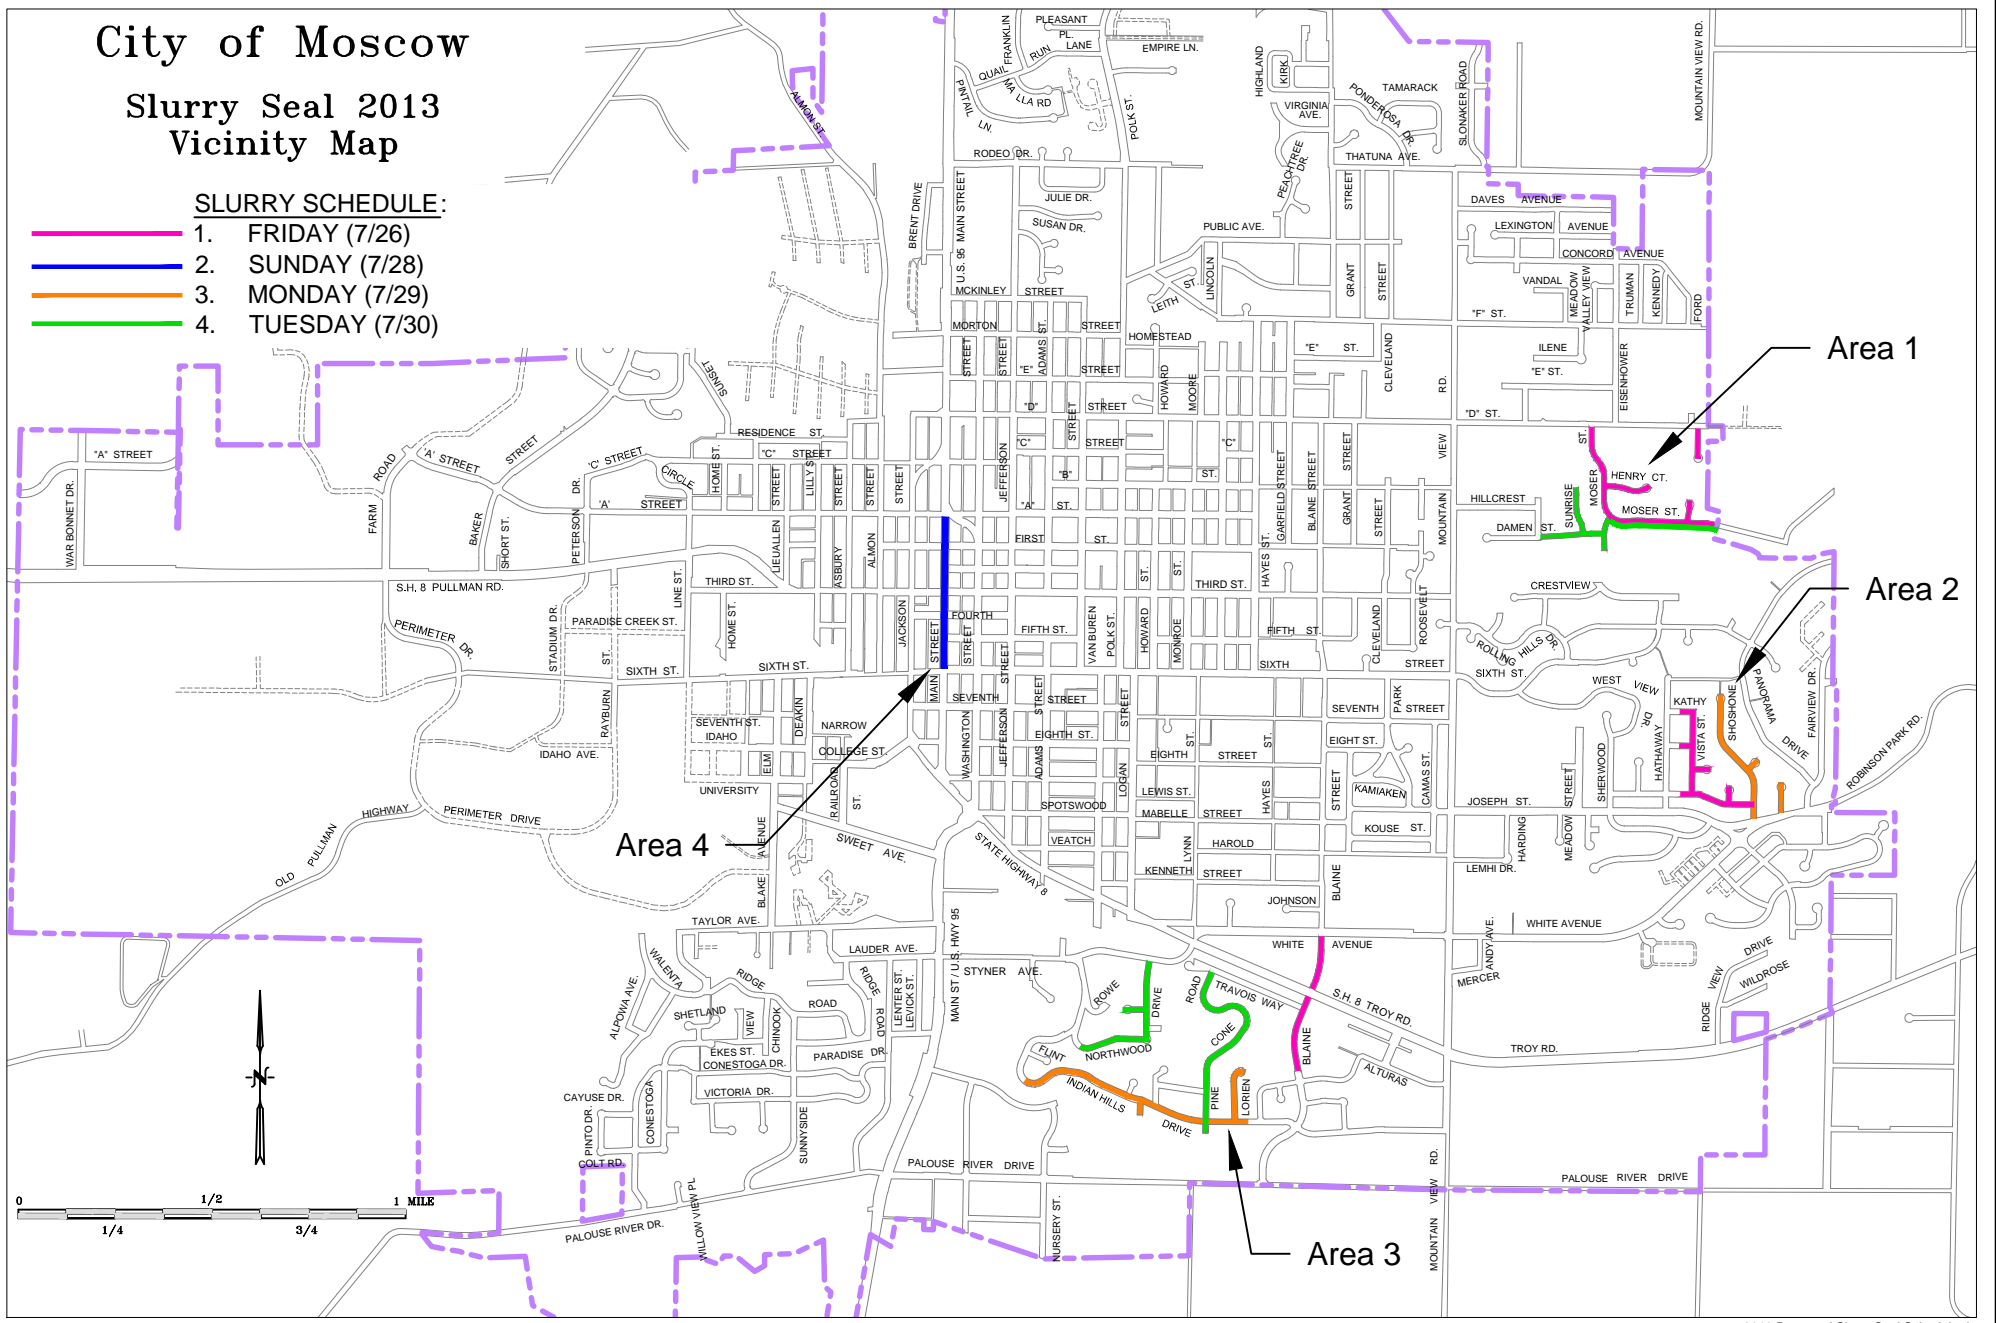

City of Moscow

Slurry Seal 2013 Vicinity Map

SLURRY SCHEDULE:

1. FRIDAY (7/26)
2. SUNDAY (7/28)
3. MONDAY (7/29)
4. TUESDAY (7/30)

Area 1

Area 2

Area 4

Area 3