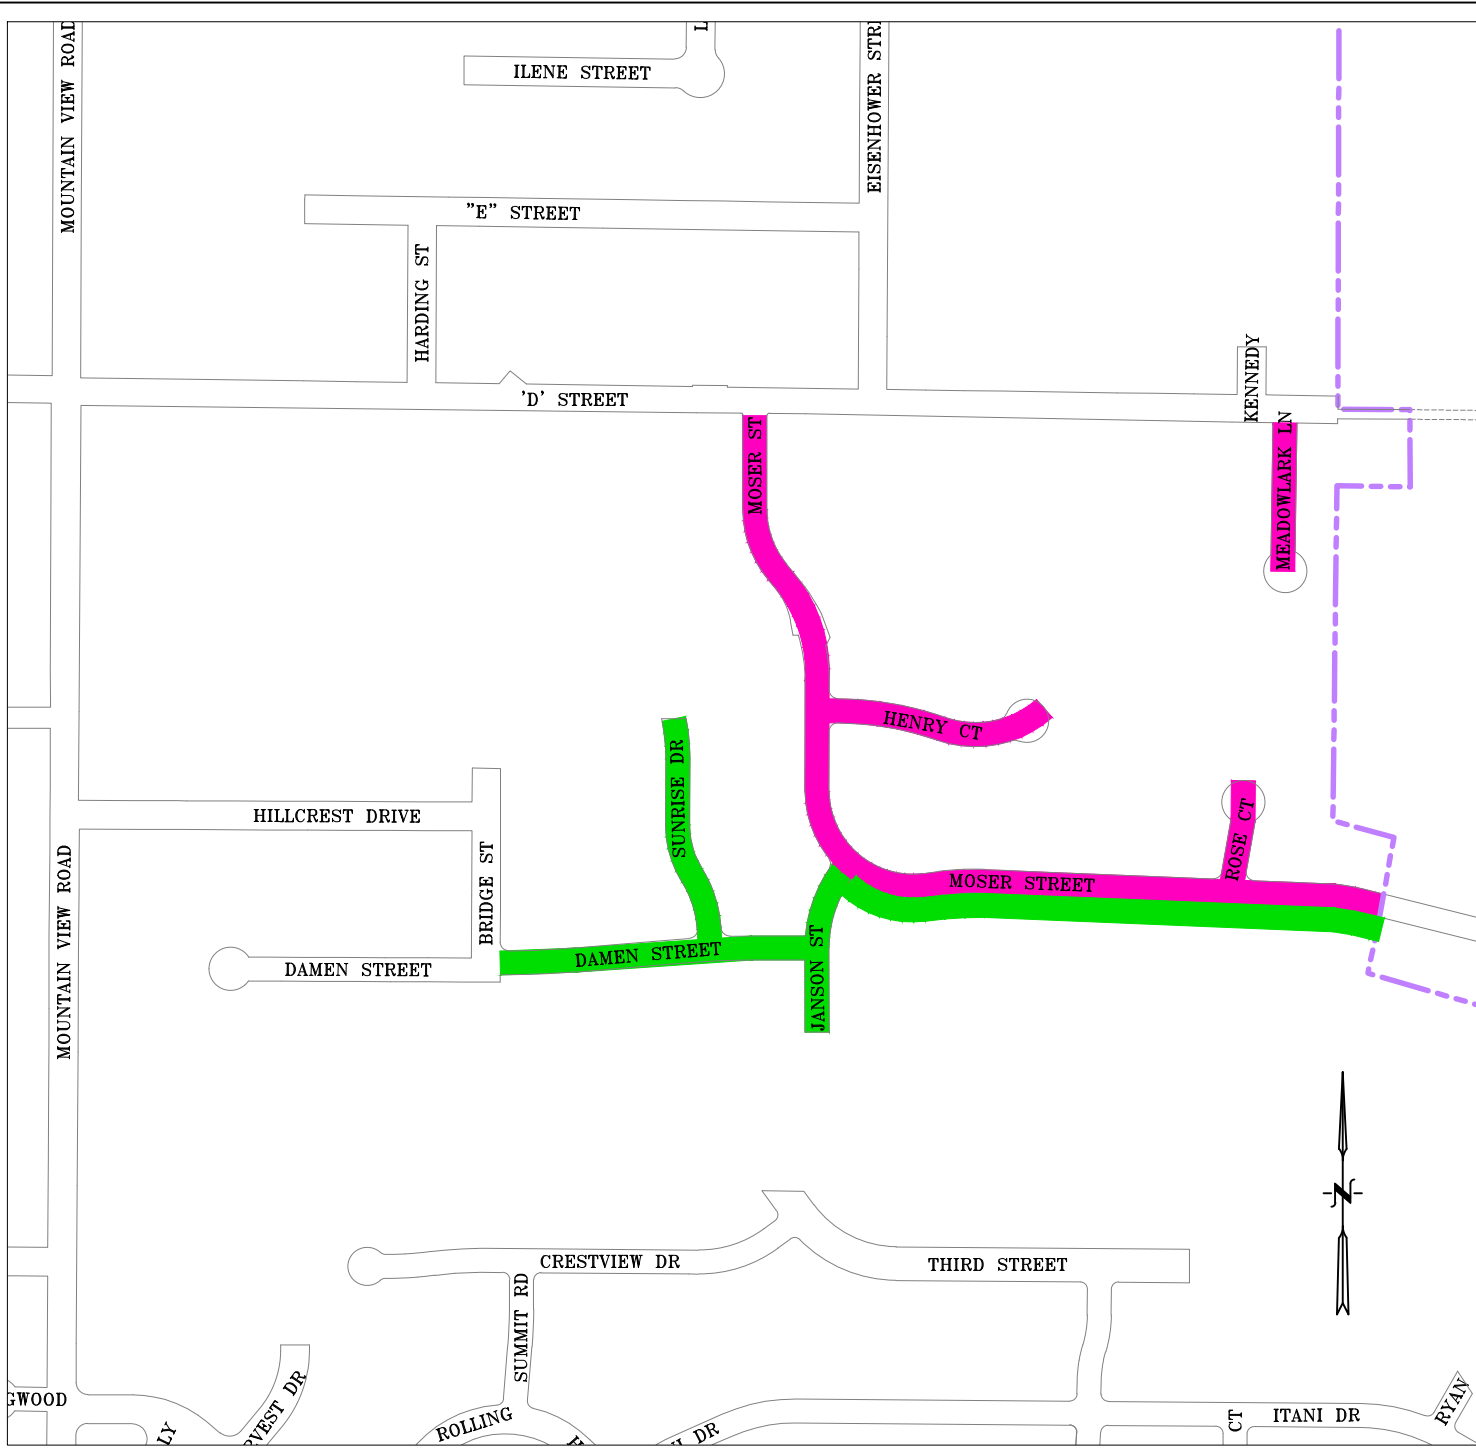

## Slurry Seal 2013 Vicinity Map

### SLURRY SCHEDULE:

-  1. FRIDAY (7/26)
-  2. SUNDAY (7/28)
-  3. MONDAY (7/29)
-  4. TUESDAY (7/30)

Area 1

Area 2

Area 4

Area 3

- SLURRY SCHEDULE:**
- 1. FRIDAY (7/26)
  - 2. SUNDAY (7/28)
  - 3. MONDAY (7/29)
  - 4. TUESDAY (7/30)

**City of Moscow  
Slurry Seal 2013  
Area 1**

- SLURRY SCHEDULE:**
- 1. FRIDAY (7/26)
  - 2. SUNDAY (7/28)
  - 3. MONDAY (7/29)
  - 4. TUESDAY (7/30)

- 1. FRIDAY (7/26)
- 2. SUNDAY (7/28)
- 3. MONDAY (7/29)
- 4. TUESDAY (7/30)

**City of Moscow  
Slurry Seal 2013  
Area 4**