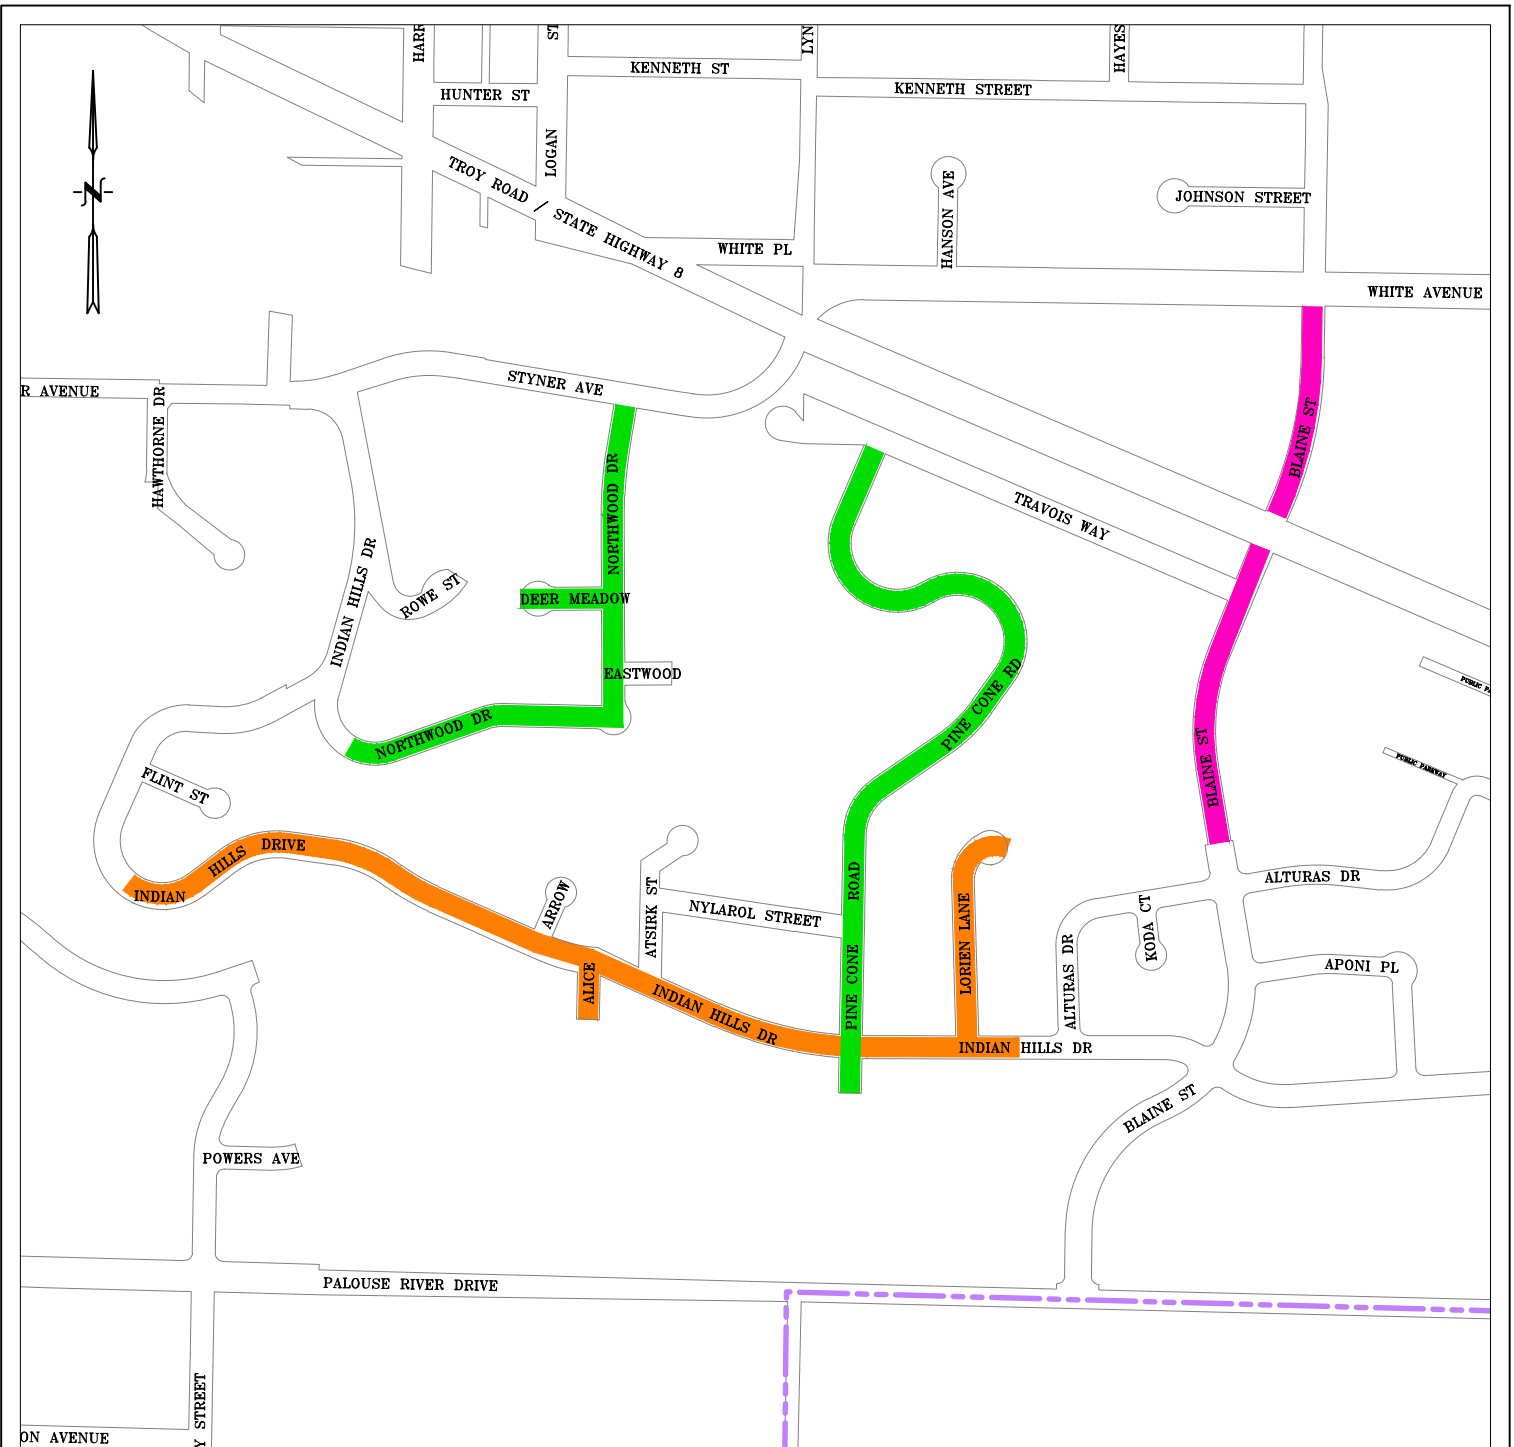

### SLURRY SCHEDULE:

-  1. FRIDAY (7/26)
-  2. SUNDAY (7/28)
-  3. MONDAY (7/29)
-  4. TUESDAY (7/30)

Area 1

Area 2

Area 4

Area 3

- SLURRY SCHEDULE:**
- 1. FRIDAY (7/26)
  - 2. SUNDAY (7/28)
  - 3. MONDAY (7/29)
  - 4. TUESDAY (7/30)

**City of Moscow  
Slurry Seal 2013  
Area 1**

- SLURRY SCHEDULE:**
- 1. FRIDAY (7/26)
  - 2. SUNDAY (7/28)
  - 3. MONDAY (7/29)
  - 4. TUESDAY (7/30)

## City of Moscow Slurry Seal 2013 Area 2

- SLURRY SCHEDULE:**
1. FRIDAY (7/26)
  2. SUNDAY (7/28)
  3. MONDAY (7/29)
  4. TUESDAY (7/30)

**City of Moscow  
Slurry Seal 2013  
Area 3**

**SLURRY SCHEDULE:**

- 1. FRIDAY (7/26)
- 2. SUNDAY (7/28)
- 3. MONDAY (7/29)
- 4. TUESDAY (7/30)

**City of Moscow  
Slurry Seal 2013  
Area 4**