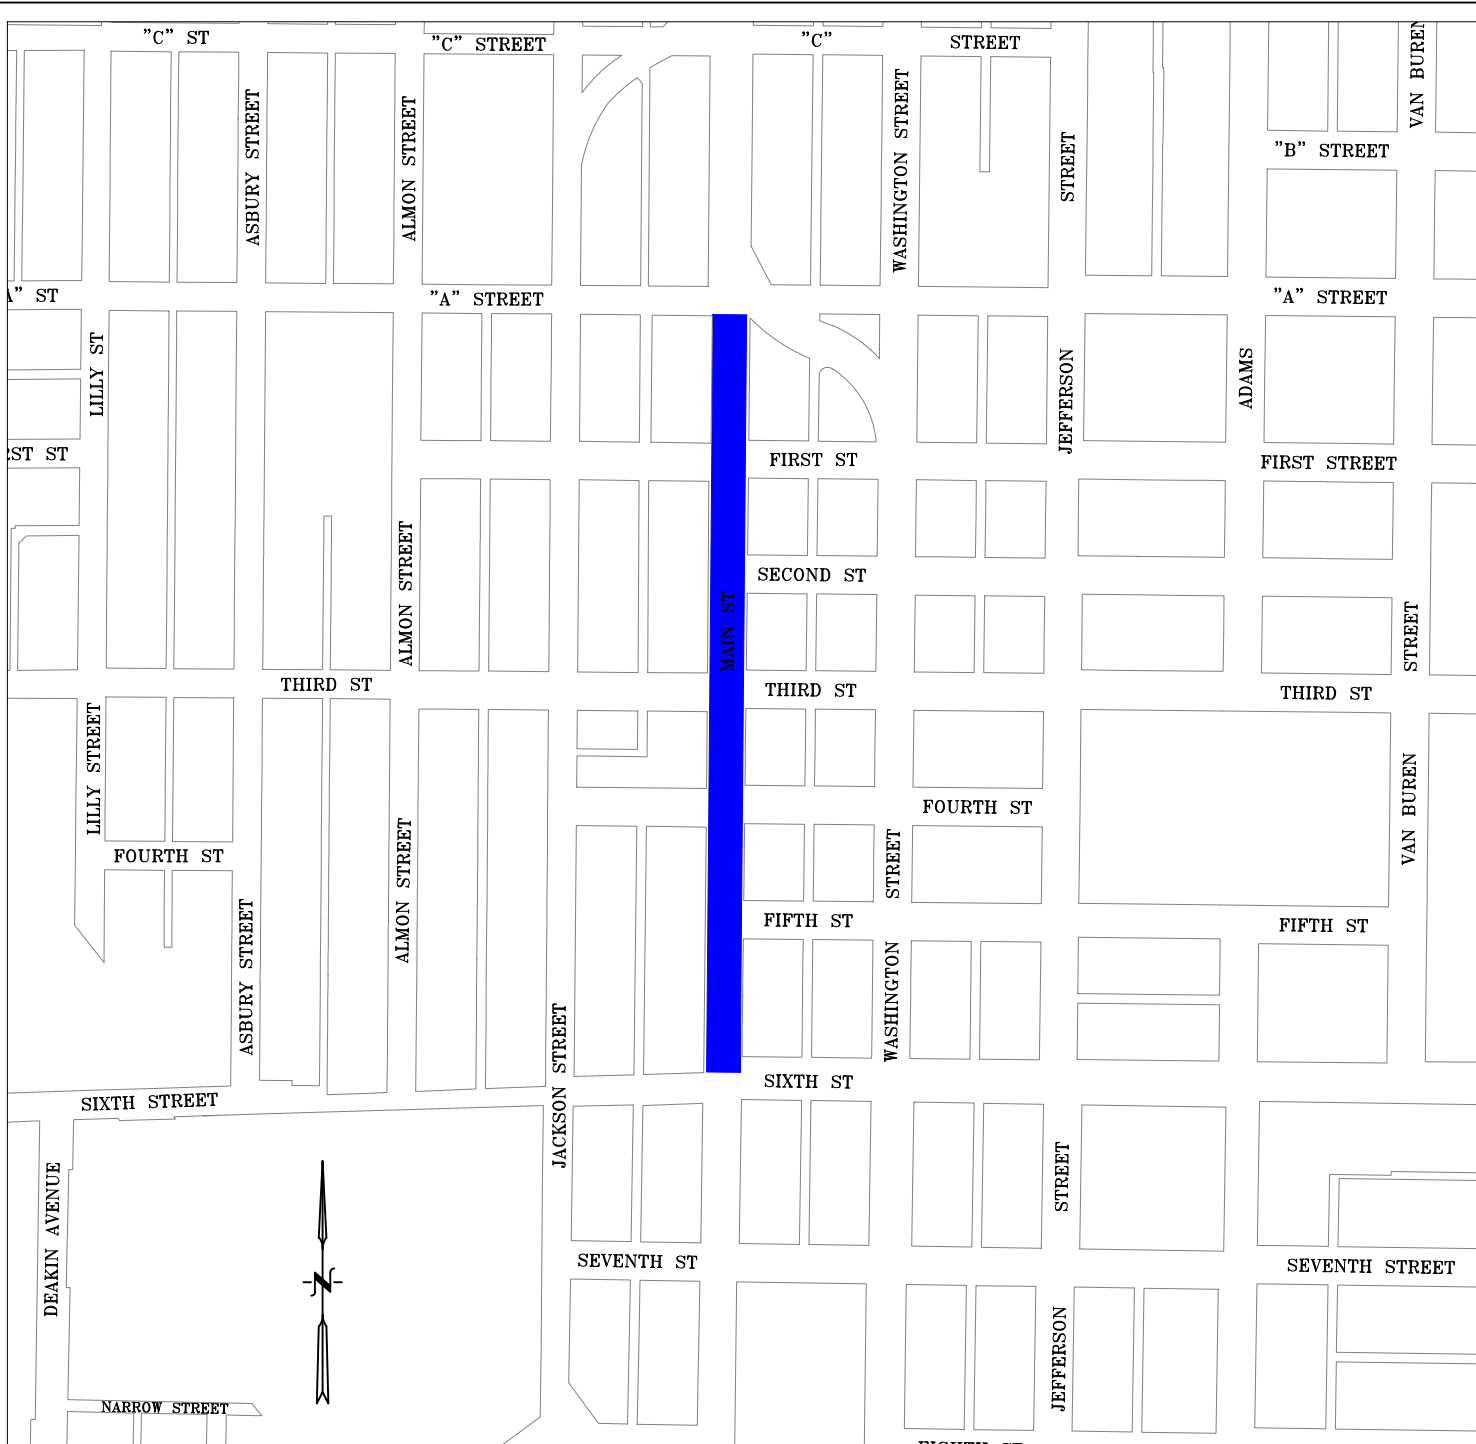

### SLURRY SCHEDULE:

-  1. FRIDAY (7/26)
-  2. SUNDAY (7/28)
-  3. MONDAY (7/29)
-  4. TUESDAY (7/30)

Area 1

Area 2

Area 4

Area 3

- SLURRY SCHEDULE:**
- 1. FRIDAY (7/26)
  - 2. SUNDAY (7/28)
  - 3. MONDAY (7/29)
  - 4. TUESDAY (7/30)

**City of Moscow  
Slurry Seal 2013  
Area 1**

- SLURRY SCHEDULE:**
- 1. FRIDAY (7/26)
  - 2. SUNDAY (7/28)
  - 3. MONDAY (7/29)
  - 4. TUESDAY (7/30)

## City of Moscow Slurry Seal 2013 Area 2

- SLURRY SCHEDULE:**
1. FRIDAY (7/26)
  2. SUNDAY (7/28)
  3. MONDAY (7/29)
  4. TUESDAY (7/30)

**City of Moscow  
Slurry Seal 2013  
Area 3**

**SLURRY SCHEDULE:**

- 1. FRIDAY (7/26)
- 2. SUNDAY (7/28)
- 3. MONDAY (7/29)
- 4. TUESDAY (7/30)

**City of Moscow  
Slurry Seal 2013  
Area 4**